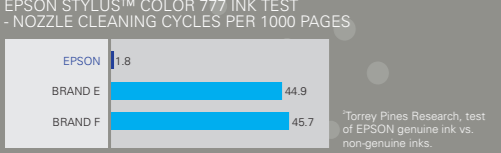

Unbeatable Value
More prints per cartridge. Torrey Pines Research stated that Epson inks "consistently outperformed non-genuine ink brands" when it comes to the number of prints per cartridge. In fact, the study showed that Epson inks produces up to 114 more pages per black ink cartridge and 19 more pages per colour cartridge³. Epson ink prints up to 30% more than non-genuine ink.